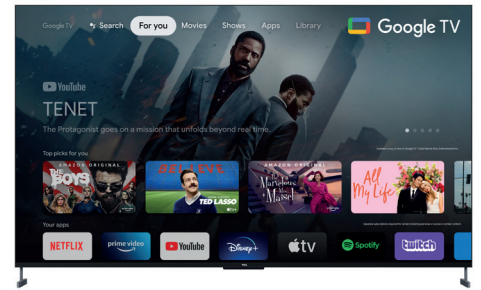

4K HDR PRO
unrivalled blacks, higher contrast and vivid colours

120Hz

MOTION CLARITY PRO

120Hz native display for premium motion

HDR multi-format
Stunning HDR whatever the source

GAME MASTER PRO

Game Master Pro
Play like a Pro

HDMI 2.1

ALLM 120Hz VRR

Auto Low Latency Mode Variable Refresh Rate

Fast and smooth game experience

ONKYO

Dolby Atmos

Onkyo sound with Dolby Atmos
Cinema audio experience at home

Google TV

Entertainment you love.
With a little help from Google

TCL**98C735****DISPLAY**

Screen size (inches/cm)	98 / 248.9
Visible screen size : diagonal(inches/cm)	97.5 / 248
Panel resolution	UHD
Wide color Technology	Quantum Dot
HDR (High Dynamic Range)	Yes
HDR formats	Dolby Vision IQ, HDR10+, HDR10, PQ10, HLG
HDR brightness	800 nits
Picture Performance Index*	3700
Resolution	3840x2160
Curved / Curvature	-
10 bit panel	Yes
Dynamic contrast	Mega
Picture processing	AiPQ 2.0 Engine
Dimming	Yes
Ultra AR coating	-
UHD upscaling	UHD Deep Learning AI SR
Color management	3D LUT, 10P & 2P calibration
Digital Noise Reduction	Yes
Film Mode	Yes