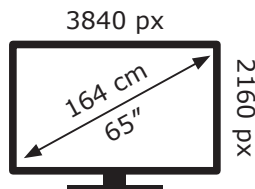

ENERG ⚡

TCL

65V6B

80 kWh/1000h

ABCDEF**G**

115 kWh/1000h

2019/2013