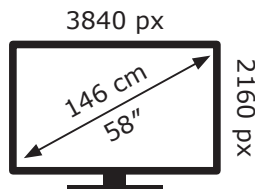

ENERG ⚡

TCL

58V6B

65 kWh/1000h

ABCDEF**G**

95 kWh/1000h

2019/2013