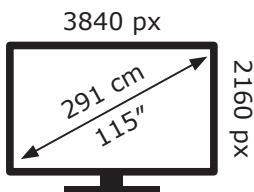

ENERG

TCL

115X955 Max

228 kWh/1000h

ABCDEF**G**

879 kWh/1000h

2019/2013