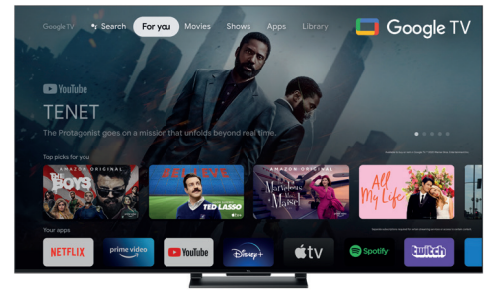

4K HDR PRO

4K HDR PRO
unrivalled blacks, higher
contrast and vivid colours

144Hz MOTION CLARITY PRO

144Hz native display for premium motion

HDR multi-format
Stunning HDR whatever the source

GAME MASTER PRO

Game Master Pro
Play like a Pro

Dolby ATMOS

Dolby Atmos
transports you into the story
with moving audio

Google TV

Entertainment you love.
With a little help from Google

TCL

65C745K

PICTURE