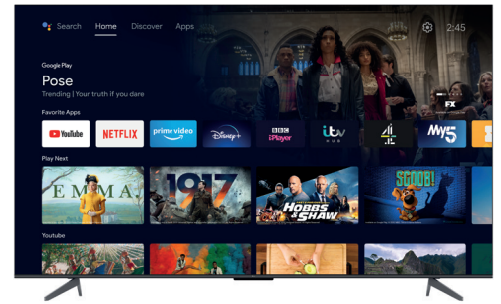

TCL

75C645K

PICTURE

Screen size (inches/cm)	75 / 190.5
Visible screen size : diagonal(inches/cm)	74.5 / 189
Panel resolution	UHD
Wide color Technology	Quantum Dot
HDR formats	Dolby Vision, HDR10+, HDR10, HLG
HDR brightness	-
Picture Performance Index*	3100
Resolution	3840x2160
Curved / Curvature	-
10 bit panel	Yes
Dynamic contrast	Mega
Picture processing	AI PQ 3.0 Engine
Ultra AR coating	-
UHD upscaling	UHD Machine Learning AI SR
Color management	20P & 2P calibration
Digital Noise Reduction	Yes
Film Mode	Yes

* Picture performance Index

AUDIO

Sound power	2x15 W
Dolby	Dolby AC4, Dolby TrueHD
Sound Processing	Dolby Atmos, DTS Virtual-X, Virtualization & upmix
Equaliser	Presets
Speaker type	2.0 sound system
Audio quality by	ONKYO
Speakers	2 way down
Digital Pure Sound	-
Woofer	-
Auto volume control	Yes

SMART CONTENT

Processor	Quad Core
SmartTV	AndroidTV (29 languages)
Android OS	Android R (11.0)
GuideOn (Internet EPG)	-
4K	Netflix, YouTube, Amazon Prime, AppleTV+ & more
Applications	Google Play Store
Social	-
Web browser	-
HbbTV	2.0.2
Smart integrated TV microphone	Yes

CONVENIENCE

Smartphone / Tablet remote support	Yes
USB multimedia*	Yes
Caption/Subtitle	Yes
Divx compatibility	-
Clock & On/Off timer	-
Game mode	Auto
Sports mode	Yes
Multipicture	PAT
Sleep timer	Yes
Hotel mode	-
OSD Languages	59
HDMI CEC (T-link)	Full
HDMI quick switch	Yes

* USB key not included

CONVERGENCE

Bluetooth	A2DP, HID
DLNA 1.5	Yes
Wifi display (Miracast)	Chromecast & T-cast
USB HID support	Yes

CONTROL

Remote control batteries	Yes
Remote Control	RC833F

TUNER/BROADCASTING

DTV Tuner	DVB-T2/C/S2
Video decoding	H.265 UHD, H.264, MPEG-2
Analogue tuner	Yes
Analogue tuner systems	PAL/SECAM/NTSC (AV) BG/DK/LL'
CI+	Yes (1.4, ECP)
EPG (DVB EIT/SI)	up to 8 days
Auto channel search	Yes
Teletext	Yes

CONNECTIVITY

HDMI	3
HDCP 2.2	2,3
USB	1 x 3.0
YPbPr	CVBS Optional
DVI-in (video)	-
Ethernet (LAN RJ-45)	Yes
Wifi	Built-in ac/n/g 2.4/5Ghz MIMO
Digital Audio Out	Optical
Headphone	Yes
RF in (IEC Terrestrial/Cable)	1
RF in (F Sat)	1
Sat: Diseq / Unicable	Yes v.1.0 / ver. I
CI slot	1
HDMI eARC/ARC	eARC HDMI3
HDMI max resolution	2160P/60Hz 422 12bit
Power cable	Detachable, 1.5 m

GAMING EXPERIENCE

HDMI 2.1 :	Features	UHD 120p, ALLM
	VRR / FreeSync / G-sync	Yes / Yes / -

DESIGN

Color	Brushed titanium metal front
Vesa size	300 x 300 mm
Stand design	Y-shape 2 position

POWER

EEL class SDR / HDR (X1)	G / G
EEL class SDR / HDR (X2)	-
On mode power demand in SDR / HDR (X1)	140 / 280 W
On mode power demand in SDR / HDR (X2)	-
Auto power off	Yes
Power supply	220-240V~50Hz
Standby mode power demand	0.5 W
Networked standby mode power demand	2.00 W
Peak luminance ratio	65%
Power rating	300 W
Mercury content	0.0 mg
Lead presence	Yes

DIMENSIONS & WEIGHT