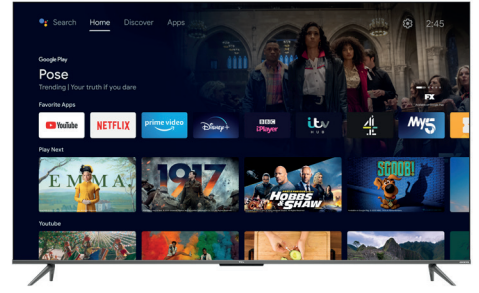

TCL

65C635K

DISPLAY

Screen size (inches/cm)	65 / 165.1
Visible screen size : diagonal(inches/cm)	64.5 / 164
Panel resolution	UHD
Wide color Technology	Quantum Dot
HDR (High Dynamic Range)	Yes
HDR formats	Dolby Vision, HDR10, HDR10+, PQ10, HLG
HDR brightness	-
Picture Performance Index*	3100
Resolution	3840x2160
Curved / Curvature	-
10 bit panel	Yes
Dynamic contrast	Mega
Picture processing	IPQ 2.0 Engine
Dimming	Yes
Ultra AR coating	-
UHD upscaling	UHD Machine Learning AI SR
Color management	20P & 2P calibration
Digital Noise Reduction	Yes
Film Mode	Yes

* Picture performance Index

AUDIO

Sound power	2x10 W
Music sound power	-
Dolby	Dolby AC4, Dolby TrueHD
Sound Processing	Dolby Atmos, Virtualization & upmix
Equaliser	Presets
Speaker type	Down Firing
Audio quality by	ONKYO
Speakers	Full range
Digital Pure Sound	-
Woofer	-
Auto volume control	Yes

SMART CONTENT

Processor	Quad Core
SmartTV	AndroidTV (29 languages)
Android OS	Android R (11.0)
GuideOn (Internet EPG)	-
4K	Netflix, YouTube, Amazon Prime, AppleTV+ & more
Applications	Google Play Store
Social	-
Web browser	-
HbbTV	2.0.2
Smart integrated TV microphone	Yes

CONVENIENCE

Smartphone / Tablet remote support	Yes
USB multimedia*	Yes
Caption(Subtitle)	Yes
Divx compatibility	-
Clock & On/Off timer	-
Game mode	Auto
Sports mode	Yes
Multipicture	PAT
Sleep timer	Yes
Hotel mode	Yes
OSD Languages	29
HDMI CEC (T-link)	Full
HDMI quick switch	Yes

* USB key not included

CONVERGENCE

Bluetooth	A2DP, HID
DLNA 1.5	Yes
Wifi display (Miracast)	Chromecast & T-cast
USB HID support	Yes

CONTROL

Remote control batteries	Yes
Remote Control	RC802N5

TUNER/BROADCASTING

DTV Tuner	DVB-T2/C/S2
Video decoding	H.265 UHD, H.264, MPEG-2
Analogue tuner	Yes
Analogue tuner systems	PAL/SECAM/NTSC (AV) BG/DK/LL'
CI+	Yes (1.4, ECP)
EPG (DVB EIT/SI)	up to 8 days
Auto channel search	Yes
Teletext	Yes

CONNECTIVITY

HDMI	3
HDCP 2.2	2,3
USB	2 x (3.0 + 2.0)
YPbPr	CVBS Optional
DVI-in (video)	-
Ethernet (LAN RJ-45)	Yes
Wifi	Built-in ac/n/g 2.4/5Ghz MIMO
Digital Audio Out	Optical
Headphone	Yes
RF in (IEC Terrestrial/Cable)	1
RF in (F Sat)	1
Sat: Diseq / SCD	Yes v.2.2 / Update
CI slot	1
HDMI eARC/ARC	eARC HDMI1
HDMI max resolution	2160P/60Hz 422 12bit
MHL	Yes (3.0) via HDMI1
Power cable	Detachable, 1.5 m

GAMING EXPERIENCE

HDMI 2.1 :	Features	UHD 120p, ALLM
	VRR / FreeSync / G-sync	Yes / Yes / -

DESIGN

Color	Brushed silver metal front
Vesa size	300 x 300 mm
Stand design	Y-shape 2 position

POWER

EEL 2021 class SDR (X1)	F
Annual SDR power consumption (EEL 2021) (X1)	95 W
EEL 2021 class HDR (X1)	G
Annual HDR power consumption (EEL 2021) (X1)	165 W
EEL 2021 class SDR (X2)	-
Annual SDR power consumption (EEL 2021) (X2)	-
EEL 2021 class HDR (X2)	-
Annual HDR power consumption (EEL 2021) (X2)	-
Auto power off	Yes
Power supply	220-240V~50Hz
Power consumption (standby)	-
Power consumption (network standby)	- W
Peak luminance ratio	65%
Power consumption (maximum)	185 W
Mercury content	0,0 mg
Presence of Lead	Yes

DIMENSIONS & WEIGHT