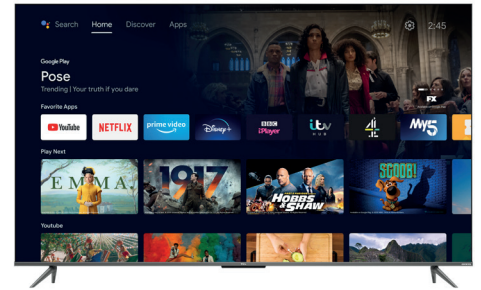

TCL

50C635K

DISPLAY

Screen size (inches/cm)	50 / 127
Visible screen size : diagonal(inches/cm)	50 / 126
Panel resolution	UHD
Wide color Technology	Quantum Dot
HDR (High Dynamic Range)	Yes
HDR formats	Dolby Vision, HDR10, HDR10+, PQ10, HLG
HDR brightness	-
Picture Performance Index*	3100
Resolution	3840x2160
Curved / Curvature	-
10 bit panel	Yes
Dynamic contrast	Mega
Picture processing	IPQ 2.0 Engine
Dimming	Yes
Ultra AR coating	-
UHD upscaling	UHD Machine Learning AI SR
Color management	20P & 2P calibration
Digital Noise Reduction	Yes
Film Mode	Yes

* Picture performance Index

AUDIO

Sound power	2x10 W
Music sound power	-
Dolby	Dolby AC4, Dolby TrueHD
Sound Processing	Dolby Atmos, Virtualization & upmix
Equaliser	Presets
Speaker type	Down Firing
Audio quality by	ONKYO
Speakers	Full range
Digital Pure Sound	-
Woofer	-
Auto volume control	Yes

SMART CONTENT

Processor	Quad Core
SmartTV	AndroidTV (29 languages)
Android OS	Android R (11.0)
GuideOn (Internet EPG)	-
4K	Netflix, YouTube, Amazon Prime, AppleTV+ & more
Applications	Google Play Store
Social	-
Web browser	-
HbbTV	2.0.2
Smart integrated TV microphone	Yes

CONVENIENCE

Smartphone / Tablet remote support	Yes
USB multimedia*	Yes
Caption(Subtitle)	Yes
Divx compatibility	-
Clock & On/Off timer	-
Game mode	Auto
Sports mode	Yes
Multipicture	PAT
Sleep timer	Yes
Hotel mode	Yes
OSD Languages	29
HDMI CEC (T-link)	Full
HDMI quick switch	Yes

* USB key not included

CONVERGENCE

Bluetooth	A2DP, HID
DLNA 1.5	Yes
Wifi display (Miracast)	Chromecast & T-cast
USB HID support	Yes

CONTROL

Remote control batteries	Yes
Remote Control	RC802N5

TUNER/BROADCASTING

DTV Tuner	DVB-T2/C/S2
Video decoding	H.265 UHD, H.264, MPEG-2
Analogue tuner	Yes
Analogue tuner systems	PAL/SECAM/NTSC (AV) BG/DK/LL'
CI+	Yes (1.4, ECP)
EPG (DVB EIT/SI)	up to 8 days
Auto channel search	Yes
Teletext	Yes

CONNECTIVITY

HDMI	3
HDCP 2.2	2,3
USB	2 x (3.0 + 2.0)
YPbPr	CVBS Optional
DVI-in (video)	-
Ethernet (LAN RJ-45)	Yes
Wifi	Built-in ac/n/g 2.4/5Ghz MIMO
Digital Audio Out	Optical
Headphone	Yes
RF in (IEC Terrestrial/Cable)	1
RF in (F Sat)	1
Sat: Diseq / SCD	Yes v.2.2 / Update
CI slot	1
HDMI eARC/ARC	eARC HDMI1
HDMI max resolution	2160P/60Hz 422 12bit
MHL	Yes (3.0) via HDMI1
Power cable	Detachable, 1.5 m

GAMING EXPERIENCE

HDMI 2.1 :	Features	UHD 120p, ALLM
	VRR / FreeSync / G-sync	-

DESIGN

Color	Brushed silver metal front
Vesa size	300 x 300 mm
Stand design	Y-shape

POWER

EEL 2021 class SDR (X1)	G
Annual SDR power consumption (EEL 2021) (X1)	75 W
EEL 2021 class HDR (X1)	G
Annual HDR power consumption (EEL 2021) (X1)	118 W
EEL 2021 class SDR (X2)	-
Annual SDR power consumption (EEL 2021) (X2)	-
EEL 2021 class HDR (X2)	-
Annual HDR power consumption (EEL 2021) (X2)	-
Auto power off	Yes
Power supply	220-240V~50Hz
Power consumption (standby)	0,5 W
Power consumption (network standby)	2,00 W
Peak luminance ratio	65%
Power consumption (maximum)	145 W
Mercury content	0,0 mg
Presence of Lead	Yes

DIMENSIONS & WEIGHT