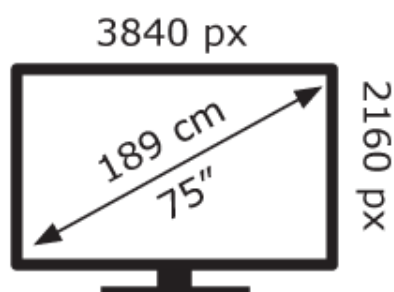

ENERGY

SONY®

KD-75X81K

143 kWh/1000h

ABCDEF**G**

205 kWh/1000h

2019/2013