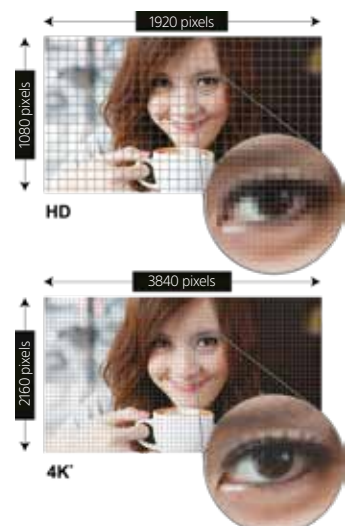

4K image resolution (3840 x 2160 pixels)

4K offers four times the detail of Full HD, with a resolution of over 8 million pixels bringing extra clarity to corporate display, education and digital signage applications.