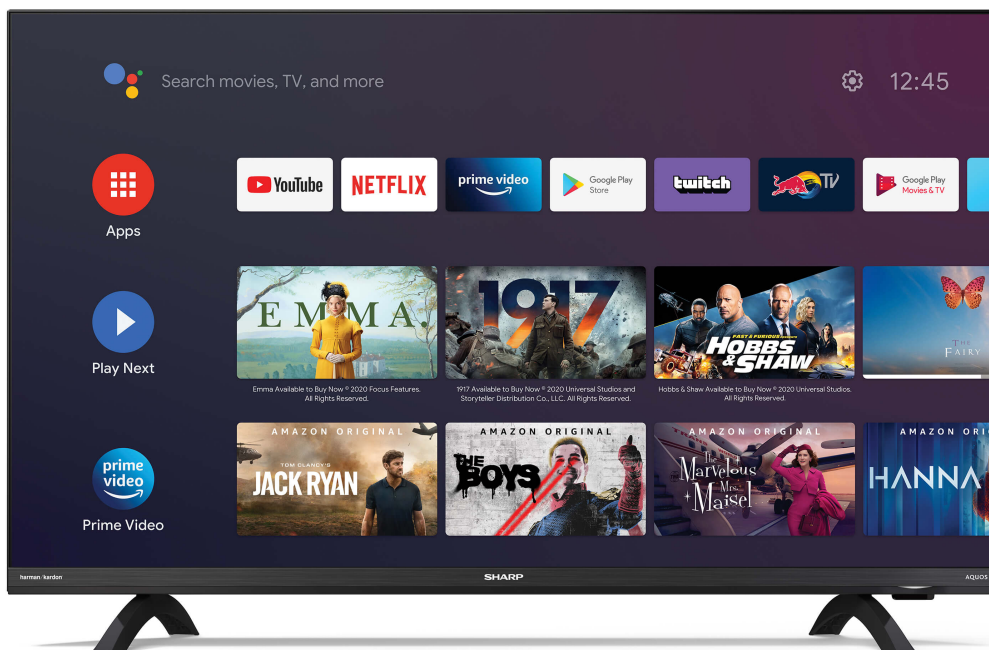

# 32" HD READY ANDROID TV™

The 32DI3EA is a HD Ready Frameless LED Android TV™ with exceptional multimedia functionality.

androidtv

harman/kardon

Chromecast built-in

NETFLIX

prime video

Bluetooth