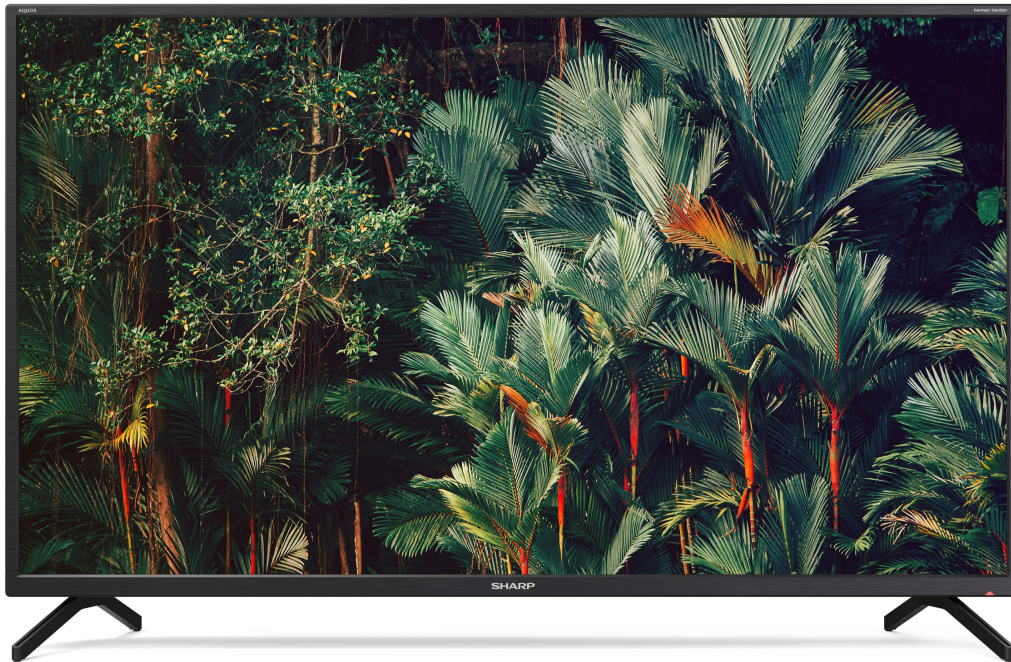

# 40" 4K ULTRA HD ANDROID TV™

The 40BN2EA is a 4K Ultra High Definition LED Android TV™ with exceptional multimedia functionality.

androidtv

harman / kardon

Dolby  
VISION-ATMOS

HDR  
HIGH DYNAMIC RANGE

Active Motion  
600

## HIGHLIGHTS

4K Ultra HD Android TV™

HDR (High Dynamic Range)

Screen Size 101 cm (40")

Dolby Vision™ - cinema-inspired HDR

Dolby Atmos® - full 360° sound experience

HARMAN/KARDON® Speaker System

The Google Assistant