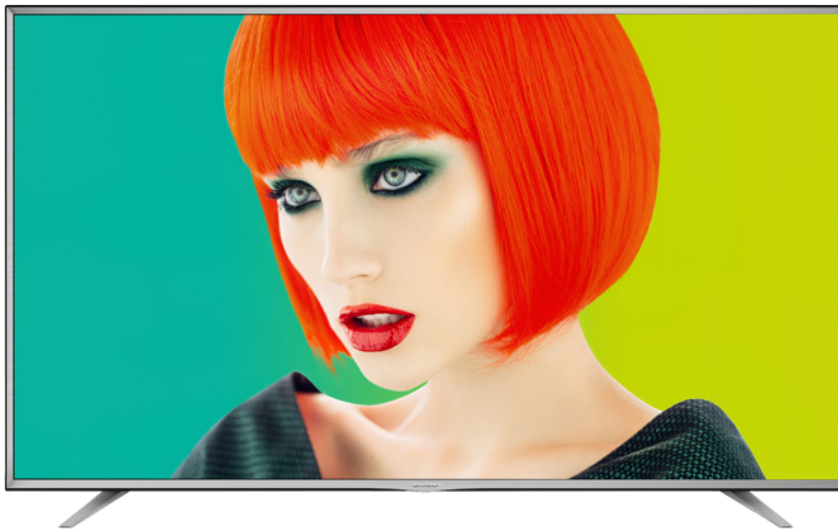

## Smart TV

- Native 4K UHD (3840 x 2160p) resolution
- HDR\*
- UHD Upscaler
- Direct-lit LED backlight
- Smart TV
- Slim design, super-thin bezel

Model: LC-50P7000U