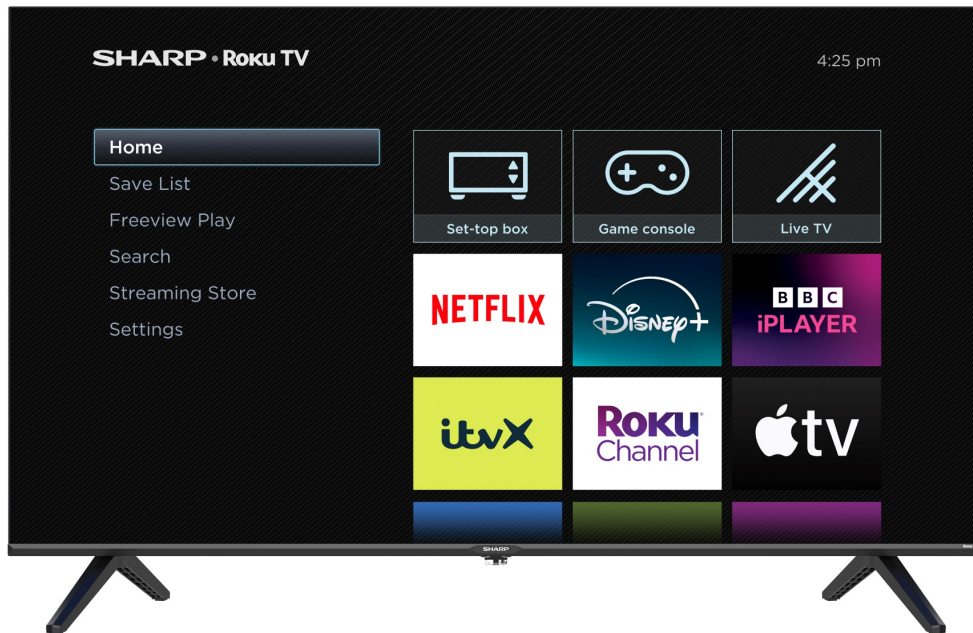

40GD2225K
Ref: 2T-C40GD2225K

40" FULL HD SHARP ROKU TV

The 40GD2225K is a Full HD Frameless LED Sharp Roku TV with exceptional multimedia functionality.

HIGHLIGHTS

- HDR10 support (High Dynamic Range)
- AV1 codec for the highest streaming picture quality
- 3 HDMI inputs
- Simple home screen
- Easy-to-use remote
- HD Tuner DVB-T/T2 (MPEG4 + 10-bit HEVC/H.265)