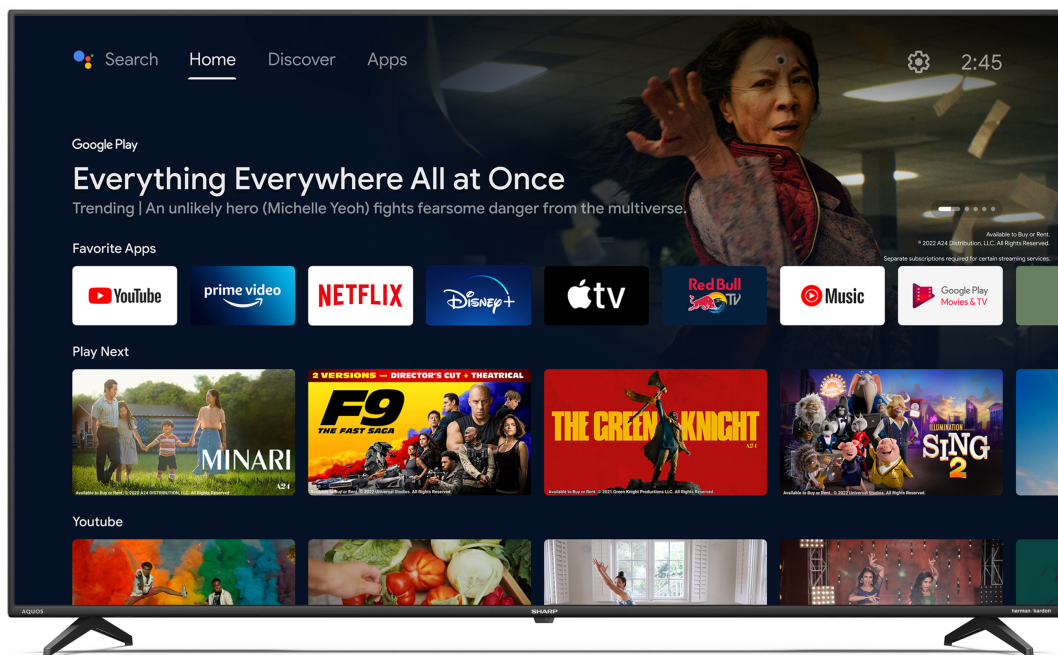

70FN2EA
Ref: 4T-C70FN2EL2AB

70" 4K ULTRA HD ANDROID TV™

The 70FN2EA is a 4K Ultra High Definition LED Android TV™ with exceptional multimedia functionality.

androidtv

powered by
harman/kardon

Dolby Vision

HDR
HIGH DYNAMIC RANGE

10-bit
H.265
HEVC

AV4

USB
MULTIMEDIA

HIGHLIGHTS

- 4K Ultra HD Android TV™
- HDMI 2.1 with eARC
- Dolby Vision™ - cinema-inspired HDR
- DTS:X immersive audio codec
- DTS Virtual:X 3D audio post processing
- HARMAN/KARDON® Speaker System
- Google Assistant
- Chromecast Built-in
- Bluetooth®