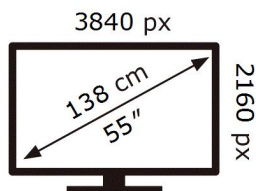

ENERG

SAMSUNG

QE55Q77BAT

93 kWh/1000h

ABCDEF **G**

161 kWh/1000h

2019/2013