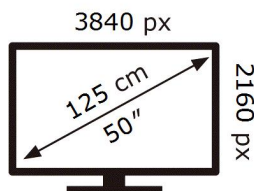

UE50BU8070U

**78** kWh/1000h

ABCDEF **G**

**110** kWh/1000h

2019/2013