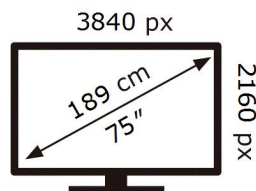

ENERG

SAMSUNG

GQ75Q74BAT

117 kWh/1000h

ABCDEF **G**

228 kWh/1000h

2019/2013