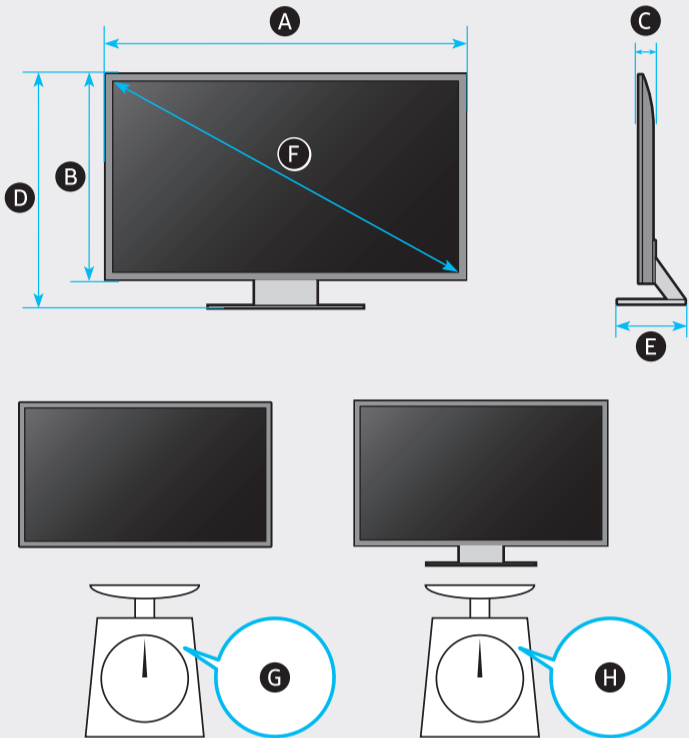

10

11

	A	B	C	D	E	F	G	H
75QN8*B	65.7 inches (1670.0 mm) (167.00 cm)	37.7 inches (957.4 mm) (95.74 cm)	1.1 inches (27.7 mm) (2.77 cm)	40.1 inches (1019.8 mm) (101.98 cm)	12.3 inches (313.5 mm) (31.35 cm)	74.5 inches (189 cm)	75.0 lbs (34.0 kg)	88.0 lbs (39.9 kg)
85QN8*B	74.5 inches (1892.2 mm) (189.22 cm)	42.6 inches (1081.9 mm) (108.19 cm)	1.1 inches (27.2 mm) (2.72 cm)	45.1 inches (1144.8 mm) (114.48 cm)	12.9 inches (326.6 mm) (32.66 cm)	84.5 inches (214 cm)	94.1 lbs (42.7 kg)	108.7 lbs (49.3 kg)

\*: 0-9, A-Z

	VESA A x B (mm)	C (mm)	D x 4
75QN8*B	400 x 400	11-13	M8
85QN8*B	600 x 400		

\*: 0-9, A-Z

SAMSUNG

QUICK SETUP GUIDE  
 GUIDE D'INSTALLATION RAPIDE  
 GUÍA RÁPIDA DE CONFIGURACIÓN  
 GUIA RÁPIDO DE INSTALAÇÃO  
 KURZANLEITUNG ZUR KONFIGURATION  
 GUIDA DI INSTALLAZIONE RAPIDA

75"

85"

	USB		USB ←→
	OPTICAL		⊙ ⊞
	ARC		HDMI (eARC)
			HDMI
			LAN
			ANTENNA

1

2

3

4

5