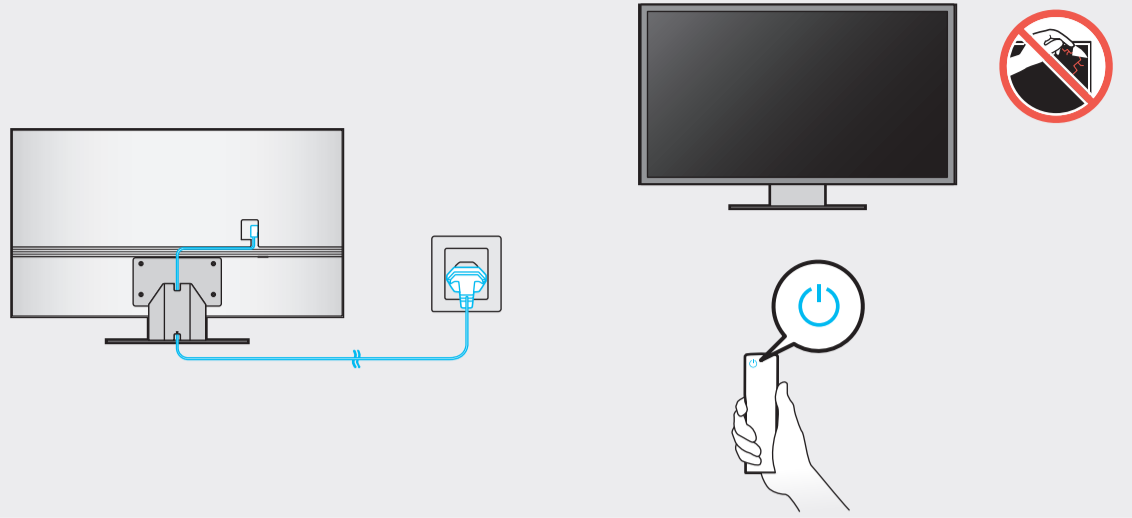

11

	A	B	C	D	E	F	G	H
75QN8*B	65.7 inches (1670.0 mm) (167.00 cm)	37.7 inches (957.4 mm) (95.74 cm)	1.1 inches (27.7 mm) (2.77 cm)	40.1 inches (1019.8 mm) (101.98 cm)	12.3 inches (313.5 mm) (31.35 cm)	74.5 inches (189 cm)	75.0 lbs (34.0 kg)	88.0 lbs (39.9 kg)
85QN8*B	74.5 inches (1892.2 mm) (189.22 cm)	42.6 inches (1081.9 mm) (108.19 cm)	1.1 inches (27.2 mm) (2.72 cm)	45.1 inches (1144.8 mm) (114.48 cm)	12.9 inches (326.6 mm) (32.66 cm)	84.5 inches (214 cm)	94.1 lbs (42.7 kg)	108.7 lbs (49.3 kg)

*: 0-9, A-Z