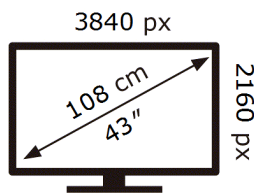

SAMSUNG

QE43LS01BAU

74 kWh/1000h

ABCDEF **G**

117 kWh/1000h

2019/2013

ENERG

SAMSUNG