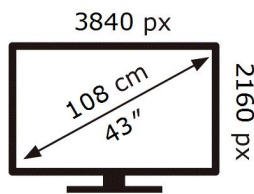

QE43LS01BAU

74 kWh/1000h

ABCDEF **G**

117 kWh/1000h

2019/2013