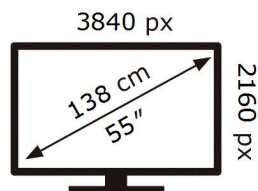

ENERG

SAMSUNG

GQ55QN85BAT

77 kWh/1000h

ABCDEF **G**

171 kWh/1000h

2019/2013