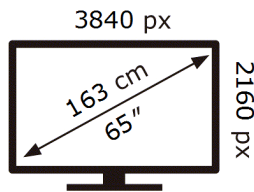

SAMSUNG

HG65AU800EU

136 kWh/1000h

ABCDEF **G**

200 kWh/1000h

2019/2013