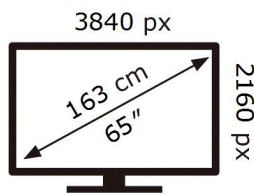

HG65AU800EU

136 kWh/1000h

ABCDEF **G**

200 kWh/1000h

2019/2013