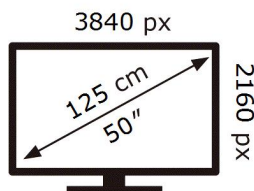

HG50AU800EU

**87** kWh/1000h

ABCDEF **G**

**HDR**

**124** kWh/1000h

2019/2013