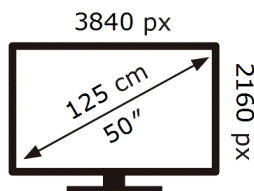

SAMSUNG

HG50AU800EU

87 kWh/1000h

ABCDEF **G**

124 kWh/1000h

2019/2013