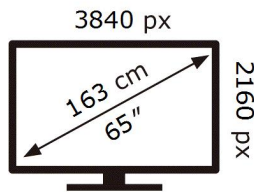

ENERG 

SAMSUNG

HG65AU800EA

136 kWh/1000h

ABCDEF **G**

200 kWh/1000h

2019/2013