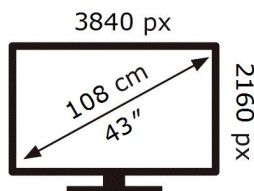

ENERG 

SAMSUNG

HG43AU800EA

72 kWh/1000h

ABCDEF **G**

103 kWh/1000h

2019/2013