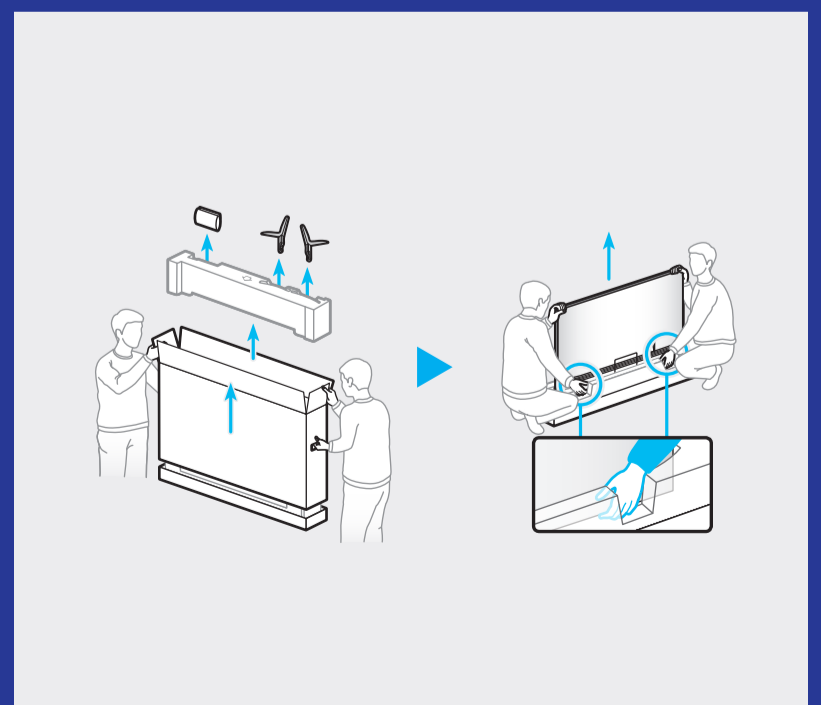

A	B	C	D	E	F	G	H
58AU7*** 58UA7***	50.8 inches (1291.0 mm) (129.10 cm)	29.5 inches (748.6 mm) (74.86 cm)	2.4 inches (59.9 mm) (5.99 cm)	32.5 inches (824.3 mm) (82.43 cm)	9.9 inches (250.2 mm) (25.02 cm)	57.5 inches (146 cm)	33.5 lbs (15.2 kg)	34.0 lbs (15.4 kg)
60AU7*** 60UA7***	53.2 inches (1351.3 mm) (135.13 cm)	30.5 inches (775.1 mm) (77.51 cm)	2.4 inches (59.9 mm) (5.99 cm)	33.6 inches (852.8 mm) (85.28 cm)	11.1 inches (282.1 mm) (28.21 cm)	60.1 inches (152 cm)	37.9 lbs (17.2 kg)	38.6 lbs (17.5 kg)
65AU7*** 65UA7***	57.1 inches (1449.4 mm) (144.94 cm)	32.7 inches (830.3 mm) (83.03 cm)	2.4 inches (59.9 mm) (5.99 cm)	35.7 inches (906.6 mm) (90.66 cm)	11.1 inches (282.1 mm) (28.21 cm)	64.5 inches (163 cm)	45.4 lbs (20.6 kg)	46.1 lbs (20.9 kg)
70AU7*** 70UA7***	61.3 inches (1556.2 mm) (155.62 cm)	35.4 inches (899.3 mm) (89.93 cm)	2.4 inches (60.5 mm) (6.05 cm)	38.9 inches (988.1 mm) (98.81 cm)	13.4 inches (341.1 mm) (34.11 cm)	69.5 inches (176 cm)	53.7 lbs (24.8 kg)	55.8 lbs (25.3 kg)
75AU7*** 75UA7***	65.9 inches (1673.2 mm) (167.32 cm)	37.7 inches (958.2 mm) (95.82 cm)	2.4 inches (59.9 mm) (5.99 cm)	41.3 inches (1047.9 mm) (104.79 cm)	13.4 inches (341.1 mm) (34.11 cm)	74.5 inches (189 cm)	67.0 lbs (30.4 kg)	67.9 lbs (30.8 kg)

*: 0-9, A-Z

	VESA A x B (mm)	C (mm)	D x 4
58AU7*** 58UA7***	400 x 300	20-22	M8
60AU7*** 60UA7***			
65AU7*** 65UA7***			
70AU7*** 70UA7***			
75AU7*** 75UA7***	400 x 400		

*: 0-9, A-Z

SAMSUNG

QUICK SETUP GUIDE
GUIDE D'INSTALLATION RAPIDE
GUÍA RÁPIDA DE CONFIGURACIÓN
GUIA RÁPIDO DE INSTALAÇÃO
KURZANLEITUNG ZUR KONFIGURATION
GUIDA DI INSTALLAZIONE RAPIDA

BN68-11859F-00