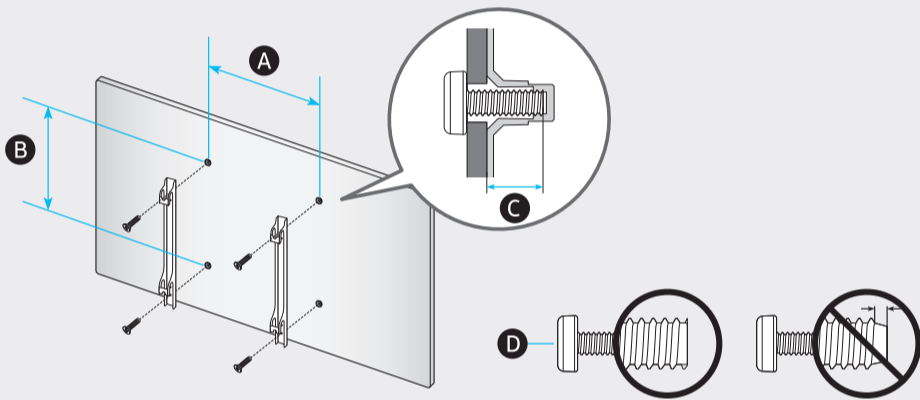

	A	B	C	D	E	F	G	H
58AU7*** 58UA7***	50.8 inches (1291.0 mm) (129.10 cm)	29.5 inches (748.6 mm) (74.86 cm)	2.4 inches (59.9 mm) (5.99 cm)	32.5 inches (824.3 mm) (82.43 cm)	9.9 inches (250.2 mm) (25.02 cm)	57.5 inches (146 cm)	33.5 lbs (15.2 kg)	34.0 lbs (15.4 kg)
60AU7*** 60UA7***	53.2 inches (1351.3 mm) (135.13 cm)	30.5 inches (775.1 mm) (77.51 cm)	2.4 inches (59.9 mm) (5.99 cm)	33.6 inches (852.8 mm) (85.28 cm)	11.1 inches (282.1 mm) (28.21 cm)	60.1 inches (152 cm)	37.9 lbs (17.2 kg)	38.6 lbs (17.5 kg)
65AU7*** 65UA7***	57.1 inches (1449.4 mm) (144.94 cm)	32.7 inches (830.3 mm) (83.03 cm)	2.4 inches (59.9 mm) (5.99 cm)	35.7 inches (906.6 mm) (90.66 cm)	11.1 inches (282.1 mm) (28.21 cm)	64.5 inches (163 cm)	45.4 lbs (20.6 kg)	46.1 lbs (20.9 kg)
70AU7*** 70UA7***	61.3 inches (1556.2 mm) (155.62 cm)	35.4 inches (899.3 mm) (89.93 cm)	2.4 inches (60.5 mm) (6.05 cm)	38.9 inches (988.1 mm) (98.81 cm)	13.4 inches (341.1 mm) (34.11 cm)	69.5 inches (176 cm)	53.7 lbs (24.8 kg)	55.8 lbs (25.3 kg)
75AU7*** 75UA7***	65.9 inches (1673.2 mm) (167.32 cm)	37.7 inches (958.2 mm) (95.82 cm)	2.4 inches (59.9 mm) (5.99 cm)	41.3 inches (1047.9 mm) (104.79 cm)	13.4 inches (341.1 mm) (34.11 cm)	74.5 inches (189 cm)	67.0 lbs (30.4 kg)	67.9 lbs (30.8 kg)

\*: 0-9, A-Z

	VESA A x B (mm)	C (mm)	D x 4
58AU7*** 58UA7***	400 x 300	20-22	M8
60AU7*** 60UA7***			
65AU7*** 65UA7***			
70AU7*** 70UA7***			
75AU7*** 75UA7***	400 x 400		

\*: 0-9, A-Z

**SAMSUNG**

QUICK SETUP GUIDE  
GUIDE D'INSTALLATION RAPIDE  
GUÍA RÁPIDA DE CONFIGURACIÓN  
GUIA RÁPIDO DE INSTALAÇÃO  
KURZANLEITUNG ZUR KONFIGURATION  
GUIDA DI INSTALLAZIONE RAPIDA