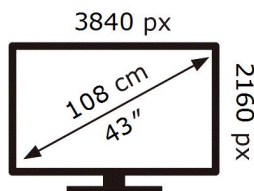

ENERG

SAMSUNG

HG43Q60AAEU

62 kWh/1000h

ABCDEF **G**

101 kWh/1000h

2019/2013