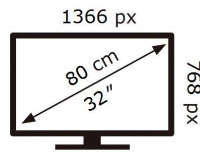

**ENERGY**

SAMSUNG

HG32EE590FK

**34** kWh/1000h

2019/2013