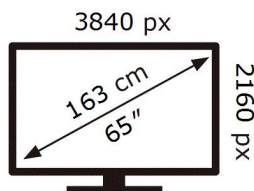

ENERG

SAMSUNG

HG65ET690UA

150 kWh/1000h

ABCDEF **G**

195 kWh/1000h

2019/2013