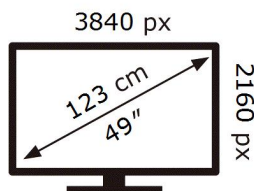

ENERG 

SAMSUNG

HG49EJ670UB

108 kWh/1000h

ABCDEF **G**

154 kWh/1000h

2019/2013