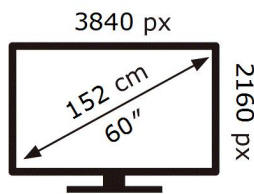

ENERG

SAMSUNG

UE60AU7190U

110 kWh/1000h

ABCDEF **G**

163 kWh/1000h

2019/2013