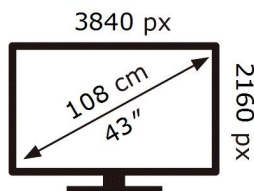

QE43QN90AAT

60 kWh/1000h

ABCDEF **G**

HDR

118 kWh/1000h

2019/2013