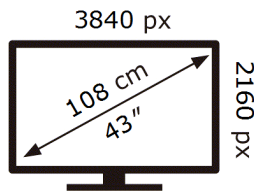

SAMSUNG

QE43QN90AAT

60 kWh/1000h

ABCDEF **G**

118 kWh/1000h

2019/2013

ENERG

SAMSUNG