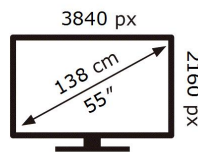

ENERGY

SAMSUNG

QE55LS03AAU

103 kWh/1000h

ABCDEF **G**

174 kWh/1000h

2019/2013