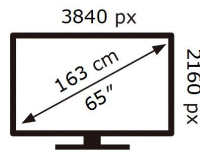

ENERGY

SAMSUNG

QE65LS03AAU

124 kWh/1000h

ABCDEF **G**

195 kWh/1000h

2019/2013