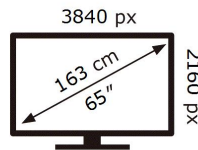

ENERGY

SAMSUNG

QE65QN90AAT

102 kWh/1000h

ABCDEF **G**

260 kWh/1000h

2019/2013