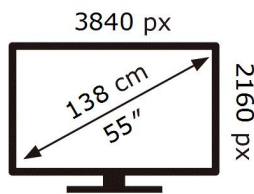

ENERG

SAMSUNG

HG55ET670UB

114 kWh/1000h

ABCDEF **G**

HDR

140 kWh/1000h

2019/2013