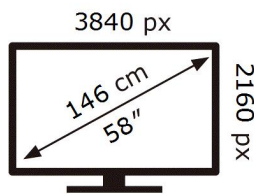

ENERG

SAMSUNG

UE58TU7172U

112 kWh/1000h

ABCDEF **G**

HDR

160 kWh/1000h

2019/2013