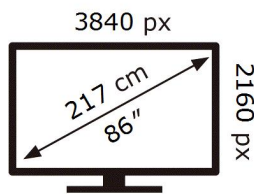

ENERG 

SAMSUNG

GU86TU9009U

208 kWh/1000h

ABCDEF **G**

280 kWh/1000h

2019/2013