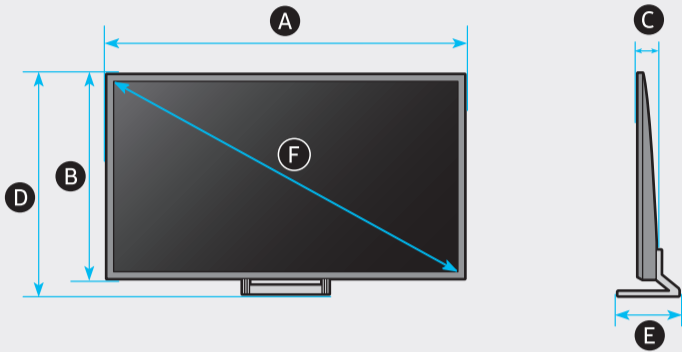

5

55"

65"

	A	B	C	D	E	F	G	H
55Q7*A 55QA7*	48.5 inches (1232.9 mm) (123.29 cm)	27.9 inches (709.2 mm) (70.92 cm)	1.0 inches (25.7 mm) (2.57 cm)	30.5 inches (774.1 mm) (77.41 cm)	9.8 inches (249.1 mm) (24.91 cm)	54.6 inches (138 cm)	35.5 lbs (16.1 kg)	39.0 lbs (17.7 kg)
65Q7*A 65QA7*	57.2 inches (1451.7 mm) (145.17 cm)	32.8 inches (832.2 mm) (83.22 cm)	1.0 inches (25.7 mm) (2.57 cm)	35.3 inches (897.5 mm) (89.75 cm)	11.4 inches (290.2 mm) (29.02 cm)	64.5 inches (163 cm)	47.2 lbs (21.4 kg)	49.2 lbs (22.3 kg)

*: 0-9, A-Z

	VESA A x B (mm)	C (mm)	D x 4
55Q7*A 55QA7*	200 x 200	11-13	M8
65Q7*A 65QA7*	400 x 300		

*: 0-9, A-Z

SAMSUNG

QUICK SETUP GUIDE
GUIDE D'INSTALLATION RAPIDE
GUÍA RÁPIDA DE CONFIGURACIÓN
GUIA RÁPIDO DE INSTALAÇÃO
KURZANLEITUNG ZUR KONFIGURATION
GUIDA DI INSTALLAZIONE RAPIDA