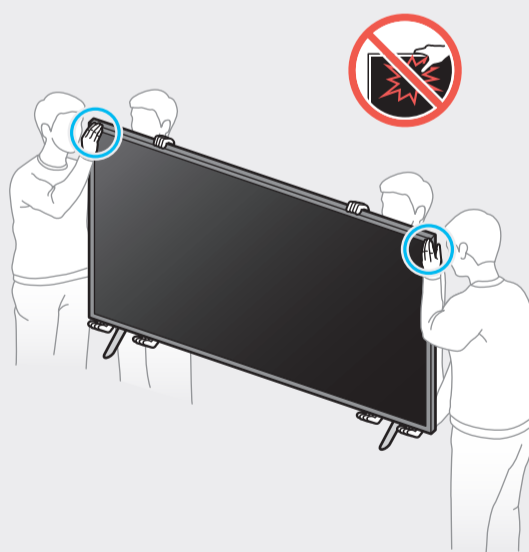

BN68-12576A-01

	USB		USB +
	OPTICAL		
	ARC		HDMI (eARC)
			HDMI
			LAN
			ANT

1

2

3

4