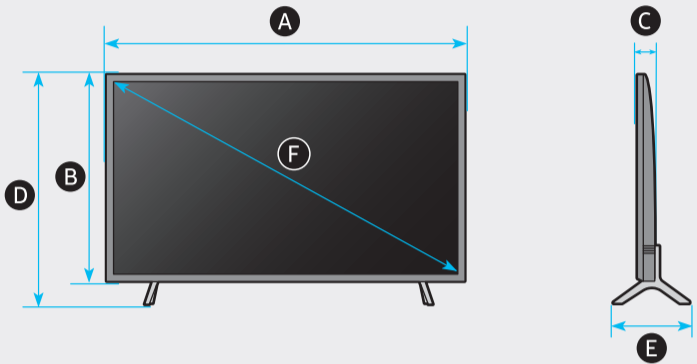

5

	A	B	C	D	E	F	G	H
43AU7*** 43UA7***	37.9 inches (963.9 mm) (96.39 cm)	22.0 inches (558.9 mm) (55.89 cm)	2.3 inches (59.6 mm) (5.96 cm)	24.7 inches (627.8 mm) (62.78 cm)	7.6 inches (192.5 mm) (19.25 cm)	42.5 inches (108 cm)	17.9 lbs (8.1 kg)	18.3 lbs (8.3 kg)
50AU7*** 50UA7***	44.0 inches (1116.8 mm) (111.68 cm)	25.4 inches (644.2 mm) (64.42 cm)	2.4 inches (59.9 mm) (5.99 cm)	28.3 inches (719.1 mm) (71.91 cm)	9.9 inches (250.2 mm) (25.02 cm)	49.5 inches (125 cm)	25.1 lbs (11.4 kg)	25.6 lbs (11.6 kg)
55AU7*** 55UA7***	48.4 inches (1230.5 mm) (123.05 cm)	27.8 inches (707.2 mm) (70.72 cm)	2.4 inches (59.9 mm) (5.99 cm)	30.8 inches (783.3 mm) (78.33 cm)	9.9 inches (250.2 mm) (25.02 cm)	54.6 inches (138 cm)	30.6 lbs (13.9 kg)	31.3 lbs (14.2 kg)

*: 0-9, A-Z

	VESA A x B (mm)	C (mm)	D x 4
43AU7*** 43UA7***	200 x 200	20-22	M8
50AU7*** 50UA7***			
55AU7*** 55UA7***			

*: 0-9, A-Z

SAMSUNG

QUICK SETUP GUIDE
GUIDE D'INSTALLATION RAPIDE
GUÍA RÁPIDA DE CONFIGURACIÓN
GUIA RÁPIDO DE INSTALAÇÃO
KURZANLEITUNG ZUR KONFIGURATION
GUIDA DI INSTALLAZIONE RAPIDA

43"
-
50"

55"

	USB		USB ↔
	OPTICAL		
	ARC		HDMI ↔ (eARC)
			HDMI
			LAN
			ANT

1

2

3

4

43"