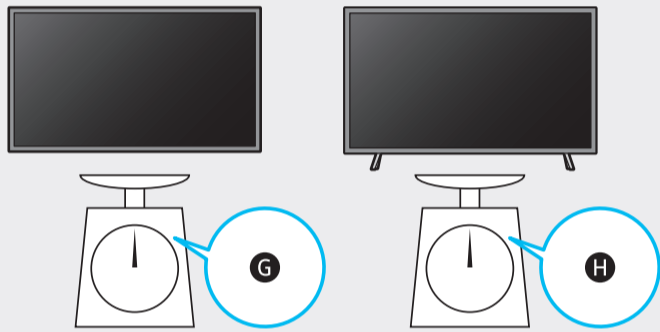

5

	A	B	C	D	E	F	G	H
43AU7*** 43UA7***	37.9 inches (963.9 mm) (96.39 cm)	22.0 inches (558.9 mm) (55.89 cm)	2.3 inches (59.6 mm) (5.96 cm)	24.7 inches (627.8 mm) (62.78 cm)	7.6 inches (192.5 mm) (19.25 cm)	42.5 inches (108 cm)	17.9 lbs (8.1 kg)	18.3 lbs (8.3 kg)
50AU7*** 50UA7***	44.0 inches (1116.8 mm) (111.68 cm)	25.4 inches (644.2 mm) (64.42 cm)	2.4 inches (59.9 mm) (5.99 cm)	28.3 inches (719.1 mm) (71.91 cm)	9.9 inches (250.2 mm) (25.02 cm)	49.5 inches (125 cm)	25.1 lbs (11.4 kg)	25.6 lbs (11.6 kg)
55AU7*** 55UA7***	48.4 inches (1230.5 mm) (123.05 cm)	27.8 inches (707.2 mm) (70.72 cm)	2.4 inches (59.9 mm) (5.99 cm)	30.8 inches (783.3 mm) (78.33 cm)	9.9 inches (250.2 mm) (25.02 cm)	54.6 inches (138 cm)	30.6 lbs (13.9 kg)	31.3 lbs (14.2 kg)

*: 0-9, A-Z

	VESA A x B (mm)	C (mm)	D x 4
43AU7*** 43UA7***	200 x 200	20-22	M8
50AU7*** 50UA7***			
55AU7*** 55UA7***			

*: 0-9, A-Z

SAMSUNG

QUICK SETUP GUIDE
GUIDE D'INSTALLATION RAPIDE
GUÍA RÁPIDA DE CONFIGURACIÓN
GUIA RÁPIDO DE INSTALAÇÃO
KURZANLEITUNG ZUR KONFIGURATION
GUIDA DI INSTALLAZIONE RAPIDA