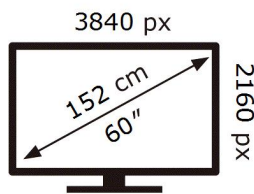

ENERG

SAMSUNG

UE60AU8000K

121 kWh/1000h

ABCDEF **G**

172 kWh/1000h

2019/2013