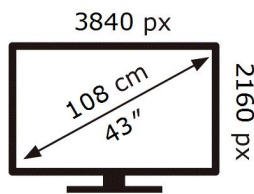

HG43ET670UE

73 kWh/1000h

ABCDEF **G**

101 kWh/1000h

2019/2013