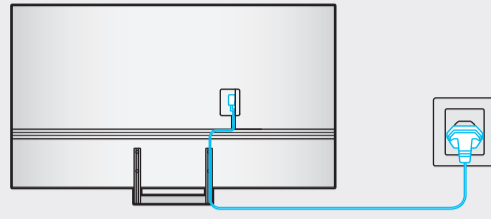

5

55"

65"

	A	B	C	D	E	F	G	H
55AU9*** 55UA9***	48.5 inches (1232.9 mm) (123.29 cm)	27.9 inches (709.2 mm) (70.92 cm)	1.0 inches (25.7 mm) (2.57 cm)	30.5 inches (774.1 mm) (77.41 cm)	9.8 inches (249.1 mm) (24.91 cm)	54.6 inches (138 cm)	34.2 lbs (15.5 kg)	35.7 lbs (16.2 kg)
65AU9*** 65UA9***	57.2 inches (1451.7 mm) (145.17 cm)	32.8 inches (832.2 mm) (83.22 cm)	1.0 inches (25.7 mm) (2.57 cm)	35.3 inches (897.5 mm) (89.75 cm)	11.4 inches (290.2 mm) (29.02 cm)	64.5 inches (163 cm)	46.1 lbs (20.9 kg)	47.8 lbs (21.7 kg)

*: 0-9, A-Z

	VESA A x B (mm)	C (mm)	D x 4
55AU9*** 55UA9***	200 x 200	11-13	M8
65AU9*** 65UA9***	400 x 300		

*: 0-9, A-Z

SAMSUNG

QUICK SETUP GUIDE
GUIDE D'INSTALLATION RAPIDE
GUÍA RÁPIDA DE CONFIGURACIÓN
GUIA RÁPIDO DE INSTALAÇÃO
KURZANLEITUNG ZUR KONFIGURATION
GUIDA DI INSTALLAZIONE RAPIDA