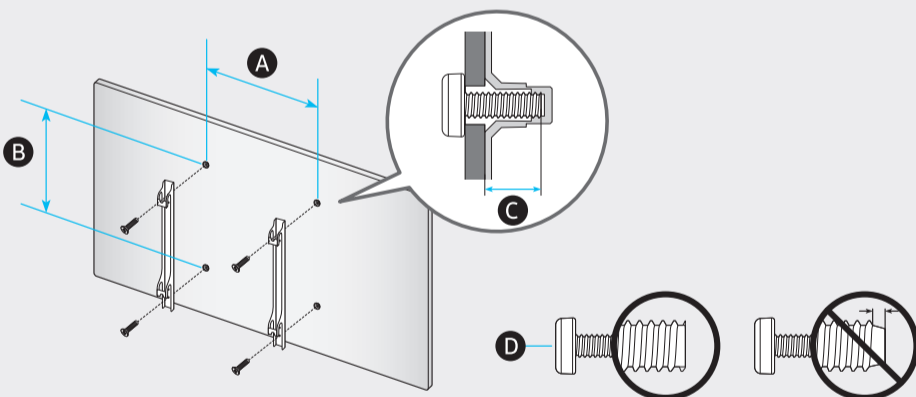

5

55"

65"

	A	B	C	D	E	F	G	H
55AU9*** 55UA9***	48.5 inches (1232.9 mm) (123.29 cm)	27.9 inches (709.2 mm) (70.92 cm)	1.0 inches (25.7 mm) (2.57 cm)	30.5 inches (774.1 mm) (77.41 cm)	9.8 inches (249.1 mm) (24.91 cm)	54.6 inches (138 cm)	34.2 lbs (15.5 kg)	35.7 lbs (16.2 kg)
65AU9*** 65UA9***	57.2 inches (1451.7 mm) (145.17 cm)	32.8 inches (832.2 mm) (83.22 cm)	1.0 inches (25.7 mm) (2.57 cm)	35.3 inches (897.5 mm) (89.75 cm)	11.4 inches (290.2 mm) (29.02 cm)	64.5 inches (163 cm)	46.1 lbs (20.9 kg)	47.8 lbs (21.7 kg)

*: 0-9, A-Z

	VESA A x B (mm)	C (mm)	D x 4
55AU9*** 55UA9***	200 x 200	11-13	M8
65AU9*** 65UA9***	400 x 300		

*: 0-9, A-Z

SAMSUNG

QUICK SETUP GUIDE
GUIDE D'INSTALLATION RAPIDE
GUÍA RÁPIDA DE CONFIGURACIÓN
GUIA RÁPIDO DE INSTALAÇÃO
KURZANLEITUNG ZUR KONFIGURATION
GUIDA DI INSTALLAZIONE RAPIDA