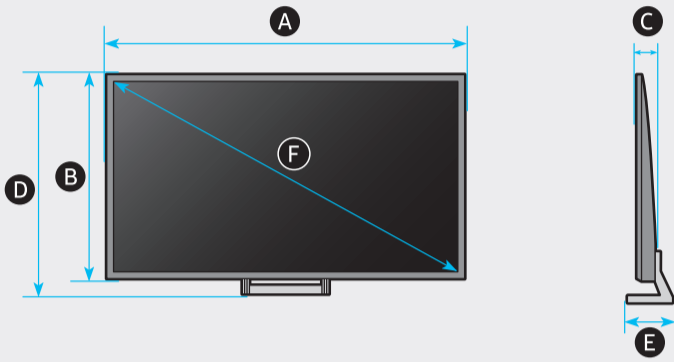

5

55"

65"

	A	B	C	D	E	F	G	H
55AU9*** 55UA9***	48.5 inches (1232.9 mm) (123.29 cm)	27.9 inches (709.2 mm) (70.92 cm)	1.0 inches (25.7 mm) (2.57 cm)	30.5 inches (774.1 mm) (77.41 cm)	9.8 inches (249.1 mm) (24.91 cm)	54.6 inches (138 cm)	34.2 lbs (15.5 kg)	35.7 lbs (16.2 kg)
65AU9*** 65UA9***	57.2 inches (1451.7 mm) (145.17 cm)	32.8 inches (832.2 mm) (83.22 cm)	1.0 inches (25.7 mm) (2.57 cm)	35.3 inches (897.5 mm) (89.75 cm)	11.4 inches (290.2 mm) (29.02 cm)	64.5 inches (163 cm)	46.1 lbs (20.9 kg)	47.8 lbs (21.7 kg)

*: 0-9, A-Z

	VESA A x B (mm)	C (mm)	D x 4
55AU9*** 55UA9***	200 x 200	11-13	M8
65AU9*** 65UA9***	400 x 300		

*: 0-9, A-Z

SAMSUNG

QUICK SETUP GUIDE
GUIDE D'INSTALLATION RAPIDE
GUÍA RÁPIDA DE CONFIGURACIÓN
GUIA RÁPIDO DE INSTALAÇÃO
KURZANLEITUNG ZUR KONFIGURATION
GUIDA DI INSTALLAZIONE RAPIDA

55"

65"

		USB ↔
		OPTICAL
		HDMI (eARC)
		HDMI
		LAN
		ANTENNA

1

55" 2

65" 2

3

4