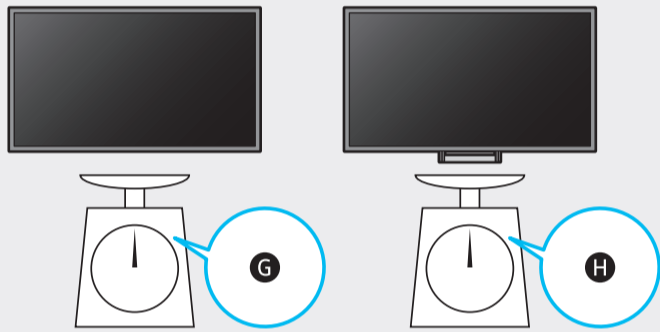

5

55"

65"

	A	B	C	D	E	F	G	H
55AU9*** 55UA9***	48.5 inches (1232.9 mm) (123.29 cm)	27.9 inches (709.2 mm) (70.92 cm)	1.0 inches (25.7 mm) (2.57 cm)	30.5 inches (774.1 mm) (77.41 cm)	9.8 inches (249.1 mm) (24.91 cm)	54.6 inches (138 cm)	34.2 lbs (15.5 kg)	35.7 lbs (16.2 kg)
65AU9*** 65UA9***	57.2 inches (1451.7 mm) (145.17 cm)	32.8 inches (832.2 mm) (83.22 cm)	1.0 inches (25.7 mm) (2.57 cm)	35.3 inches (897.5 mm) (89.75 cm)	11.4 inches (290.2 mm) (29.02 cm)	64.5 inches (163 cm)	46.1 lbs (20.9 kg)	47.8 lbs (21.7 kg)

*: 0-9, A-Z

	VESA A x B (mm)	C (mm)	D x 4
55AU9*** 55UA9***	200 x 200	11-13	M8
65AU9*** 65UA9***	400 x 300		

*: 0-9, A-Z

SAMSUNG

QUICK SETUP GUIDE
GUIDE D'INSTALLATION RAPIDE
GUÍA RÁPIDA DE CONFIGURACIÓN
GUIA RÁPIDO DE INSTALAÇÃO
KURZANLEITUNG ZUR KONFIGURATION
GUIDA DI INSTALLAZIONE RAPIDA