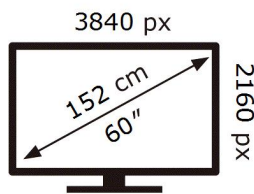

ENERG

SAMSUNG

UE60AU8070U

121 kWh/1000h

ABCDEF **G**

172 kWh/1000h

2019/2013