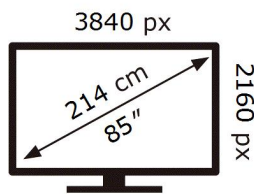

ENERG

SAMSUNG

GU85AU8079U

206 kWh/1000h

ABCDEF **G**

276 kWh/1000h

2019/2013