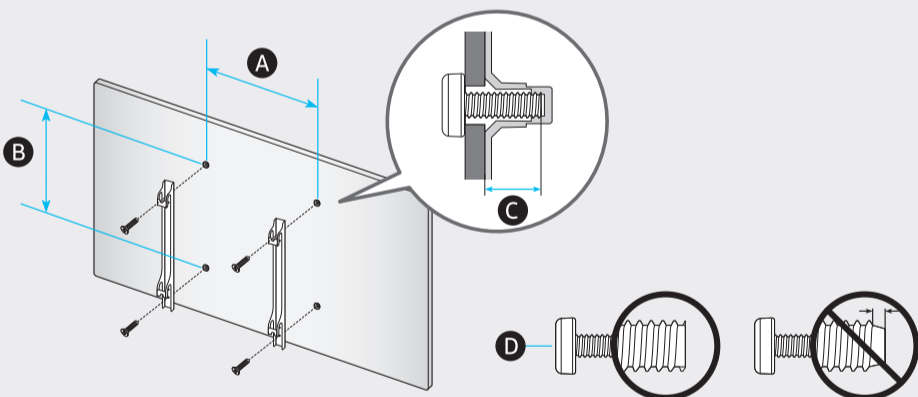

4

5

	A	B	C	D	E	F	G	H	I
75Q6*A	1676.7 mm (167.67 cm)	960.3 mm (96.03 cm)	26.6 mm (2.66 cm)	1005.5 mm (100.55 cm)	1030.5 mm (103.05 cm)	340.4 mm (34.04 cm)	189 cm	32.1 kg	33.3 kg
85Q6*A	1900.9 mm (190.09 cm)	1086.1 mm (108.61 cm)	26.9 mm (2.69 cm)	1129.1 mm (112.91 cm)	1154.1 mm (115.41 cm)	396.6 mm (39.66 cm)	214 cm	41.5 kg	43.6 kg
75AU8***	1676.7 mm (167.67 cm)	960.3 mm (96.03 cm)	26.6 mm (2.66 cm)	1003.4 mm (100.34 cm)	1028.4 mm (102.84 cm)	332.2 mm (33.22 cm)	189 cm	32.1 kg	33.3 kg
85AU8***	1900.9 mm (190.09 cm)	1086.1 mm (108.61 cm)	26.9 mm (2.69 cm)	1131.5 mm (113.15 cm)	1156.5 mm (115.65 cm)	394.7 mm (39.47 cm)	214 cm	41.5 kg	43.5 kg

\*: 0-9, A-Z

	VESA A x B (mm)	C (mm)	D x 4
75Q6*A	400 x 400	11-13	M8
85Q6*A	600 x 400		
75AU8***	400 x 400		
85AU8***	600 x 400		

\*: 0-9, A-Z

SAMSUNG

QUICK SETUP GUIDE

75"

85"

		USB ↔
		OPTICAL
		HDMI (eARC)
		HDMI
		LAN
		ANT