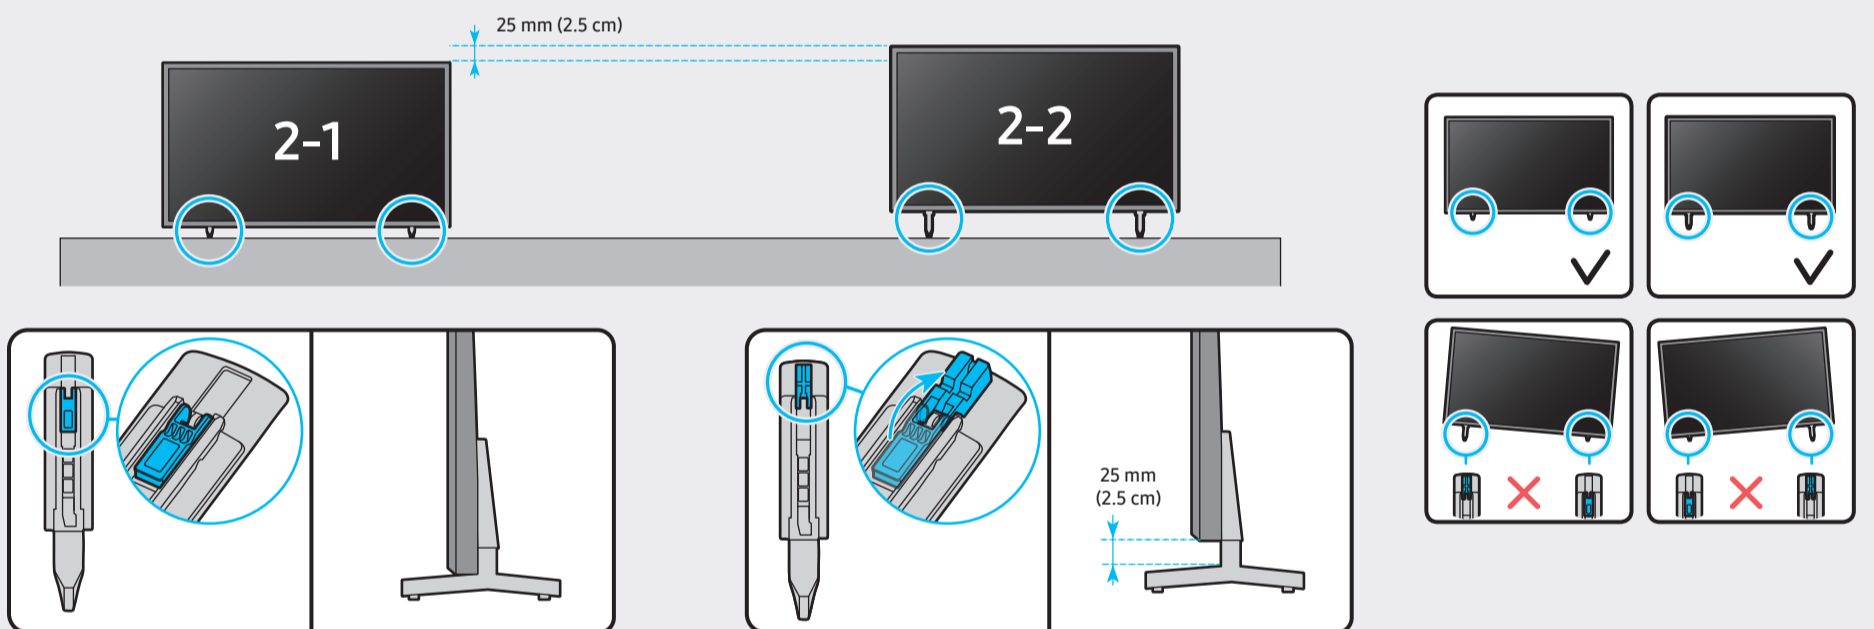

USB ↔
		OPTICAL
		HDMI (eARC)
		HDMI
		LAN
		ANT

1

2

3