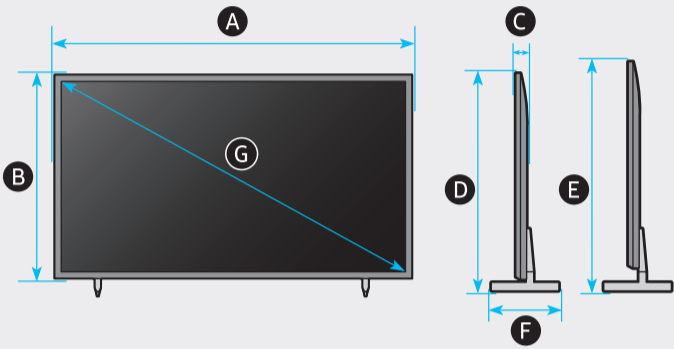

4

5

	A	B	C	D	E	F	G	H	I
75Q6*A	1676.7 mm (167.67 cm)	960.3 mm (96.03 cm)	26.6 mm (2.66 cm)	1005.5 mm (100.55 cm)	1030.5 mm (103.05 cm)	340.4 mm (34.04 cm)	189 cm	32.1 kg	33.3 kg
85Q6*A	1900.9 mm (190.09 cm)	1086.1 mm (108.61 cm)	26.9 mm (2.69 cm)	1129.1 mm (112.91 cm)	1154.1 mm (115.41 cm)	396.6 mm (39.66 cm)	214 cm	41.5 kg	43.6 kg
75AU8***	1676.7 mm (167.67 cm)	960.3 mm (96.03 cm)	26.6 mm (2.66 cm)	1003.4 mm (100.34 cm)	1028.4 mm (102.84 cm)	332.2 mm (33.22 cm)	189 cm	32.1 kg	33.3 kg
85AU8***	1900.9 mm (190.09 cm)	1086.1 mm (108.61 cm)	26.9 mm (2.69 cm)	1131.5 mm (113.15 cm)	1156.5 mm (115.65 cm)	394.7 mm (39.47 cm)	214 cm	41.5 kg	43.5 kg

\*: 0-9, A-Z

	VESA A x B (mm)	C (mm)	D x 4
75Q6*A	400 x 400	11-13	M8
85Q6*A	600 x 400		
75AU8***	400 x 400		
85AU8***	600 x 400		

\*: 0-9, A-Z

SAMSUNG

QUICK SETUP GUIDE

75"

85"

		USB ↔
		OPTICAL
		HDMI (eARC)
		HDMI
		LAN
		ANT