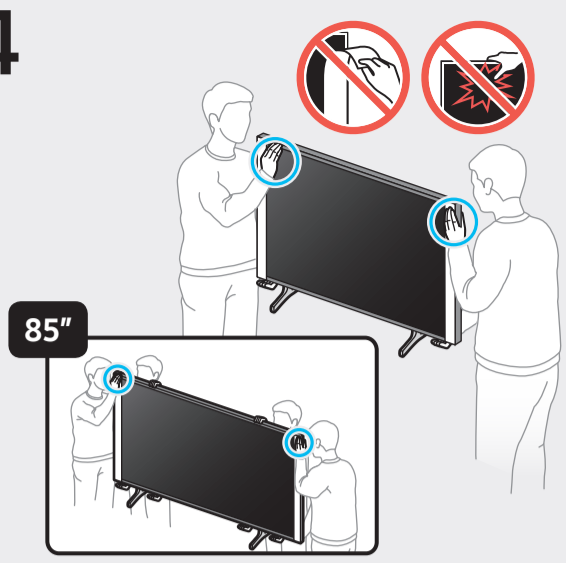

4

5

	A	B	C	D	E	F	G	H	I
75Q6*A	1676.7 mm (167.67 cm)	960.3 mm (96.03 cm)	26.6 mm (2.66 cm)	1005.5 mm (100.55 cm)	1030.5 mm (103.05 cm)	340.4 mm (34.04 cm)	189 cm	32.1 kg	33.3 kg
85Q6*A	1900.9 mm (190.09 cm)	1086.1 mm (108.61 cm)	26.9 mm (2.69 cm)	1129.1 mm (112.91 cm)	1154.1 mm (115.41 cm)	396.6 mm (39.66 cm)	214 cm	41.5 kg	43.6 kg
75AU8***	1676.7 mm (167.67 cm)	960.3 mm (96.03 cm)	26.6 mm (2.66 cm)	1003.4 mm (100.34 cm)	1028.4 mm (102.84 cm)	332.2 mm (33.22 cm)	189 cm	32.1 kg	33.3 kg
85AU8***	1900.9 mm (190.09 cm)	1086.1 mm (108.61 cm)	26.9 mm (2.69 cm)	1131.5 mm (113.15 cm)	1156.5 mm (115.65 cm)	394.7 mm (39.47 cm)	214 cm	41.5 kg	43.5 kg

\*: 0-9, A-Z

	VESA A x B (mm)	C (mm)	D x 4
75Q6*A	400 x 400	11-13	M8
85Q6*A	600 x 400		
75AU8***	400 x 400		
85AU8***	600 x 400		

\*: 0-9, A-Z

SAMSUNG

QUICK SETUP GUIDE

75"

85"

		USB ↔
		OPTICAL
		HDMI (eARC)
		HDMI
		LAN
		ANT