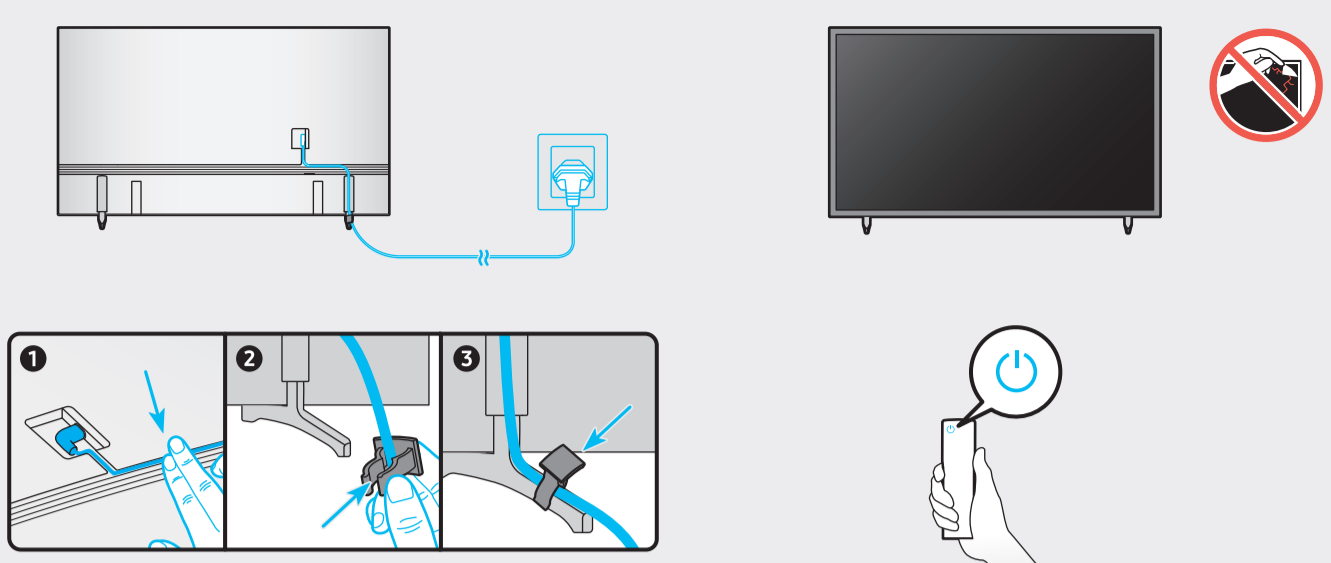

5

	A	B	C	D	E	F	G	H	I
75Q6*A	1676.7 mm (167.67 cm)	960.3 mm (96.03 cm)	26.6 mm (2.66 cm)	1005.5 mm (100.55 cm)	1030.5 mm (103.05 cm)	340.4 mm (34.04 cm)	189 cm	32.1 kg	33.3 kg
85Q6*A	1900.9 mm (190.09 cm)	1086.1 mm (108.61 cm)	26.9 mm (2.69 cm)	1129.1 mm (112.91 cm)	1154.1 mm (115.41 cm)	396.6 mm (39.66 cm)	214 cm	41.5 kg	43.6 kg
75AU8***	1676.7 mm (167.67 cm)	960.3 mm (96.03 cm)	26.6 mm (2.66 cm)	1003.4 mm (100.34 cm)	1028.4 mm (102.84 cm)	332.2 mm (33.22 cm)	189 cm	32.1 kg	33.3 kg
85AU8***	1900.9 mm (190.09 cm)	1086.1 mm (108.61 cm)	26.9 mm (2.69 cm)	1131.5 mm (113.15 cm)	1156.5 mm (115.65 cm)	394.7 mm (39.47 cm)	214 cm	41.5 kg	43.5 kg

*: 0-9, A-Z