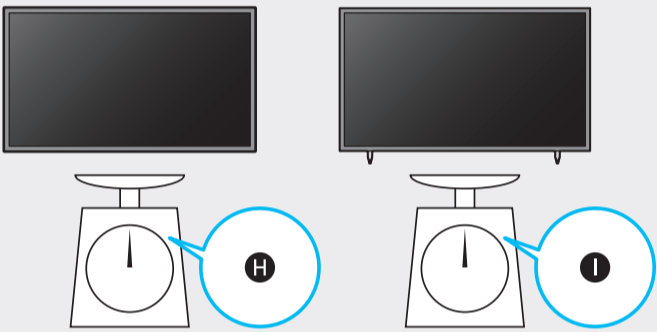

4

5

	A	B	C	D	E	F	G	H	I
75Q6*A	1676.7 mm (167.67 cm)	960.3 mm (96.03 cm)	26.6 mm (2.66 cm)	1005.5 mm (100.55 cm)	1030.5 mm (103.05 cm)	340.4 mm (34.04 cm)	189 cm	32.1 kg	33.3 kg
85Q6*A	1900.9 mm (190.09 cm)	1086.1 mm (108.61 cm)	26.9 mm (2.69 cm)	1129.1 mm (112.91 cm)	1154.1 mm (115.41 cm)	396.6 mm (39.66 cm)	214 cm	41.5 kg	43.6 kg
75AU8***	1676.7 mm (167.67 cm)	960.3 mm (96.03 cm)	26.6 mm (2.66 cm)	1003.4 mm (100.34 cm)	1028.4 mm (102.84 cm)	332.2 mm (33.22 cm)	189 cm	32.1 kg	33.3 kg
85AU8***	1900.9 mm (190.09 cm)	1086.1 mm (108.61 cm)	26.9 mm (2.69 cm)	1131.5 mm (113.15 cm)	1156.5 mm (115.65 cm)	394.7 mm (39.47 cm)	214 cm	41.5 kg	43.5 kg

\*: 0-9, A-Z

	VESA A x B (mm)	C (mm)	D x 4
75Q6*A	400 x 400	11-13	M8
85Q6*A	600 x 400		
75AU8***	400 x 400		
85AU8***	600 x 400		

\*: 0-9, A-Z

SAMSUNG

QUICK SETUP GUIDE

75"

85"

		USB ↔
		OPTICAL
		HDMI (eARC)
		HDMI
		LAN
		ANT