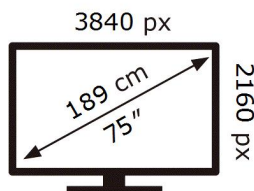

ENERG 

SAMSUNG

UE75AU8070U

172 kWh/1000h

ABCDEF **G**

246 kWh/1000h

2019/2013