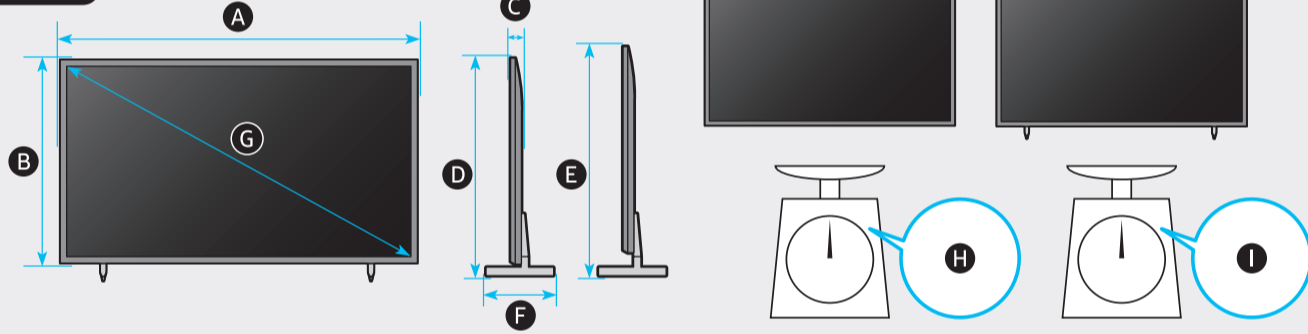

4

43"

50"

AU8\*\*\*, UA8\*\*\*, AU9\*\*\*

Q6\*A, QA6\*

AU8\*\*\*, UA8\*\*\*

Q6\*A, QA6\*

5

\*: 0-9, A-Z

	A	B	C	D	E	F	G	H	I
43Q6*A 43QA6*	38.0 inches (965.5 mm) (96.55 cm)	22.0 inches (559.8 mm) (55.98 cm)	1.0 inches (25.7 mm) (2.57 cm)	23.6 inches (599.8 mm) (59.98 cm)	24.6 inches (624.8 mm) (62.48 cm)	8.1 inches (205.6 mm) (20.56 cm)	42.5 inches (108 cm)	18.5 lbs (8.4 kg)	19.6 lbs (8.9 kg)
50Q6*A 50QA6*	44.0 inches (1118.3 mm) (111.83 cm)	25.4 inches (644.5 mm) (64.45 cm)	1.0 inches (25.7 mm) (2.57 cm)	26.9 inches (683.6 mm) (68.36 cm)	27.9 inches (708.6 mm) (70.86 cm)	9.0 inches (228.8 mm) (22.88 cm)	49.5 inches (125 cm)	25.4 lbs (11.5 kg)	26.9 lbs (12.2 kg)
43AU8*** 43UA8***	38.0 inches (965.5 mm) (96.55 cm)	22.0 inches (559.8 mm) (55.98 cm)	1.0 inches (25.7 mm) (2.57 cm)	23.6 inches (600.1 mm) (60.01 cm)	24.6 inches (625.1 mm) (62.51 cm)	7.7 inches (195.1 mm) (19.51 cm)	42.5 inches (108 cm)	18.5 lbs (8.4 kg)	19.6 lbs (8.9 kg)
50AU8*** 50UA8***	44.0 inches (1118.3 mm) (111.83 cm)	25.4 inches (644.5 mm) (64.45 cm)	1.0 inches (25.7 mm) (2.57 cm)	27.0 inches (684.6 mm) (68.46 cm)	28.0 inches (709.6 mm) (70.96 cm)	8.9 inches (226.6 mm) (22.66 cm)	49.5 inches (125 cm)	25.4 lbs (11.5 kg)	26.9 lbs (12.2 kg)
43AU9***	38.0 inches (966.3 mm) (96.63 cm)	22.0 inches (560.2 mm) (56.02 cm)	1.0 inches (25.7 mm) (2.57 cm)	23.6 inches (600.5 mm) (60.05 cm)	24.6 inches (625.5 mm) (62.55 cm)	7.7 inches (195.1 mm) (19.51 cm)	42.5 inches (108 cm)	18.5 lbs (8.4 kg)	19.6 lbs (8.9 kg)

\*: 0-9, A-Z

	VESA A x B (mm)	C (mm)	D x 4
43Q6*A 43QA6*	200 x 200	11-13	M8
50Q6*A 50QA6*			
43AU8*** 43UA8***			
50AU8*** 50UA8***			
43AU9***			

SAMSUNG

QUICK SETUP GUIDE  
GUIDE D'INSTALLATION RAPIDE  
GUÍA RÁPIDA DE CONFIGURACIÓN  
GUIA RÁPIDO DE INSTALAÇÃO  
KURZANLEITUNG ZUR KONFIGURATION  
GUIDA DI INSTALLAZIONE RAPIDA