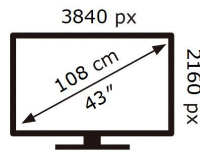

ENERGY

SAMSUNG

UE43AU8075U

72 kWh/1000h

ABCDEF **G**

97 kWh/1000h

2019/2013